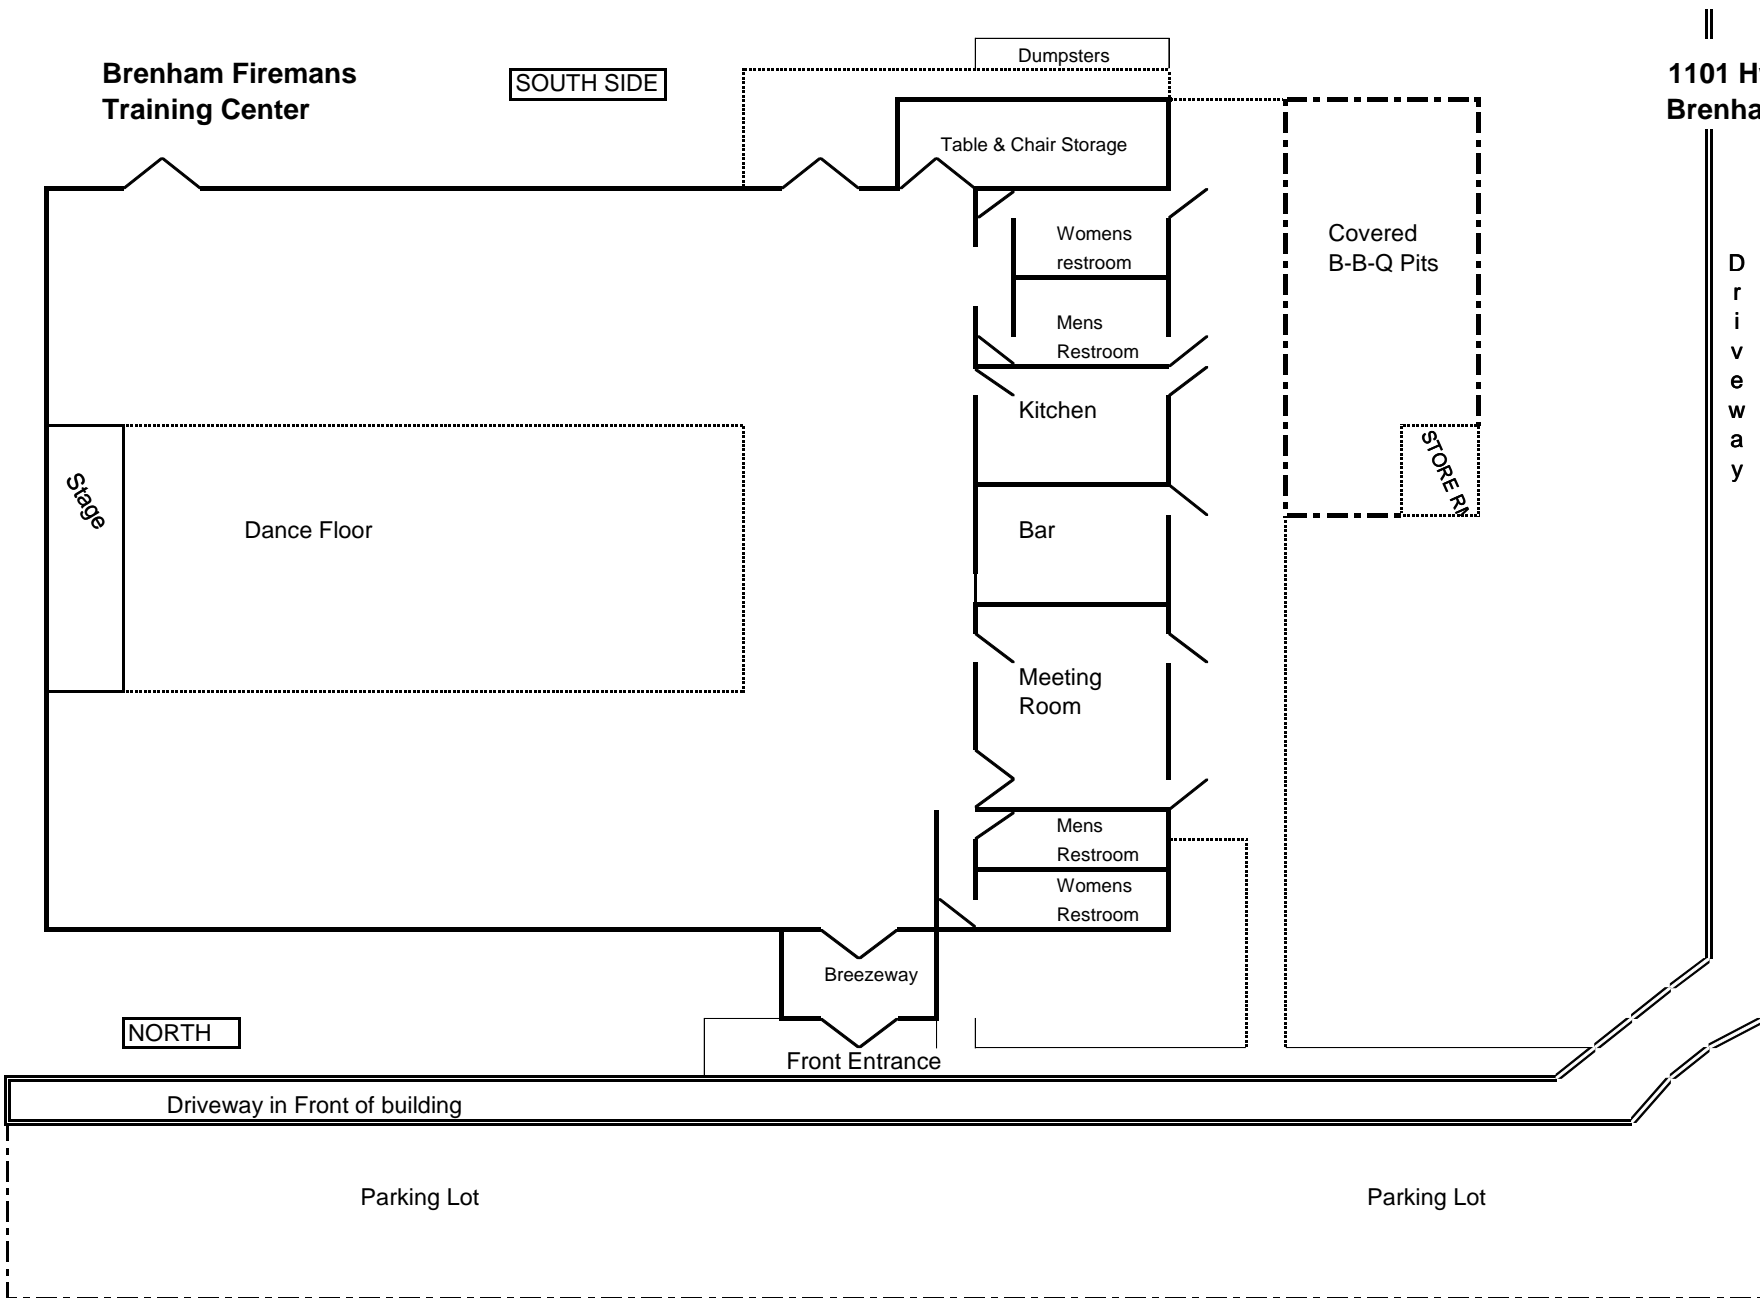

Brenham Firemans Training Center

SOUTH SIDE

1101 Hwy 290 West
Brenham, TX 77833

Inside building size
100' X 100' This does not count meeting room or restrooms

Chairs for 800
100 tables 30" X 96"